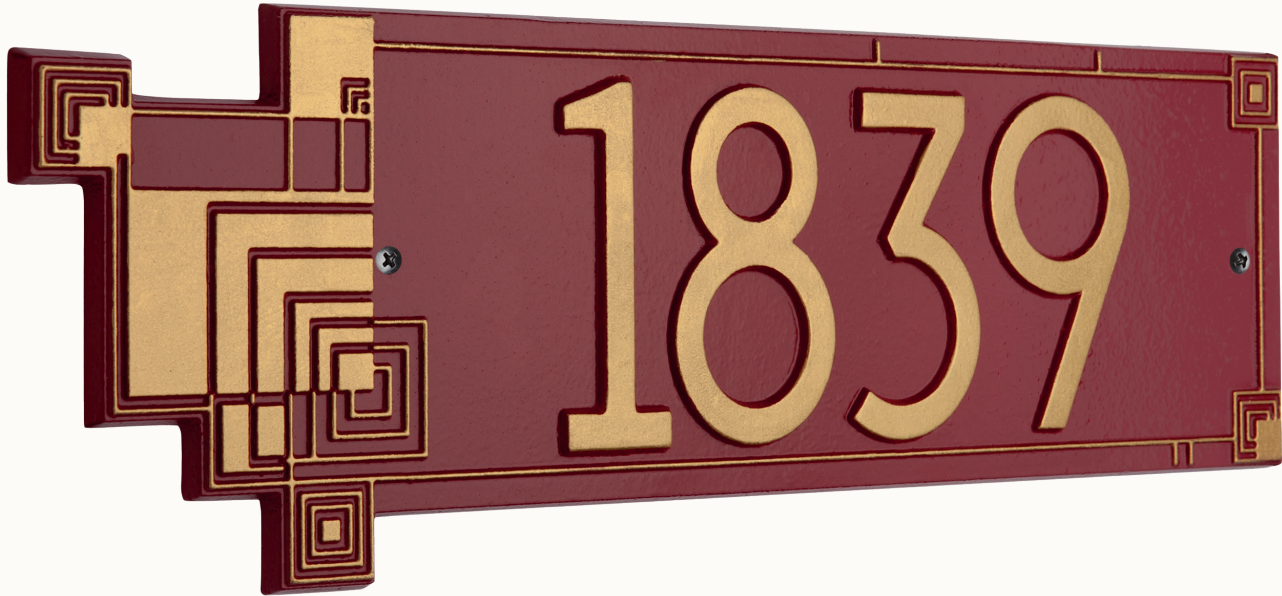

A portion of proceeds from this collection supports The Frank Lloyd Wright Foundation.

TREE OF LIFE ABSTRACT HORIZONTAL PLAQUE

Dimensions: 16.875" x 5.5"

Fits up to 5 — 4" Modern Characters

Item Code: 3973

Available Finishes:

TREE OF LIFE MODERN VERTICAL PLAQUE

Dimensions: 8.25" x 18.25"

Fits up to 4 — 4" Modern Characters

Item Code: 3974

Available Finishes:

Frank Lloyd Wright
**CUBE ABSTRACTION
MODERN PLAQUE**

Dimensions: 18.5" x 6.125"

Fits up to 5 — 4" Modern Characters

Item Code: 3975

Available Finishes:

Frank Lloyd Wright
OAK PARK MODERN PLAQUE

Dimensions: 17" x 6.625"

Fits up to 5 — 4" Modern Characters

Item Code: 3978