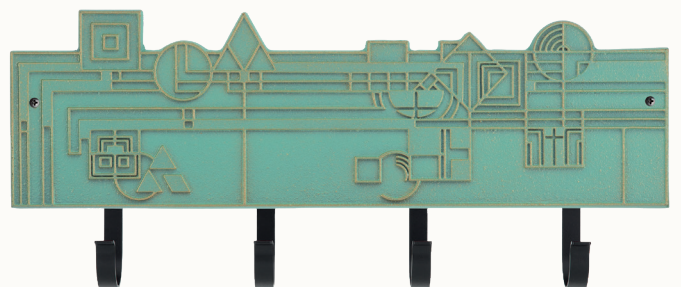

Frank Lloyd Wright
**ORGANIC COMMANDMENTS
4-HOOK PLAQUE**

Dimensions: 17.25" x 5.25"

Available Finishes:

Frank Lloyd Wright
**WATER LILIES STUDY NATURE
4-HOOK PLAQUE**

Dimensions: 17.375" x 8.25"

Available Finishes:

11149 11148 11166 11164 11165 11147

Frank Lloyd Wright
DECEMBER GIFTS
4-HOOK PLAQUE

Dimensions: 17" x 5.25"

Available Finishes:

10494 10496 10360 10498 11124 10419 10435 10439

Frank Lloyd Wright
STUDY NATURE GARDEN PLAQUE
WITH BUTTERFLY ORNAMENT