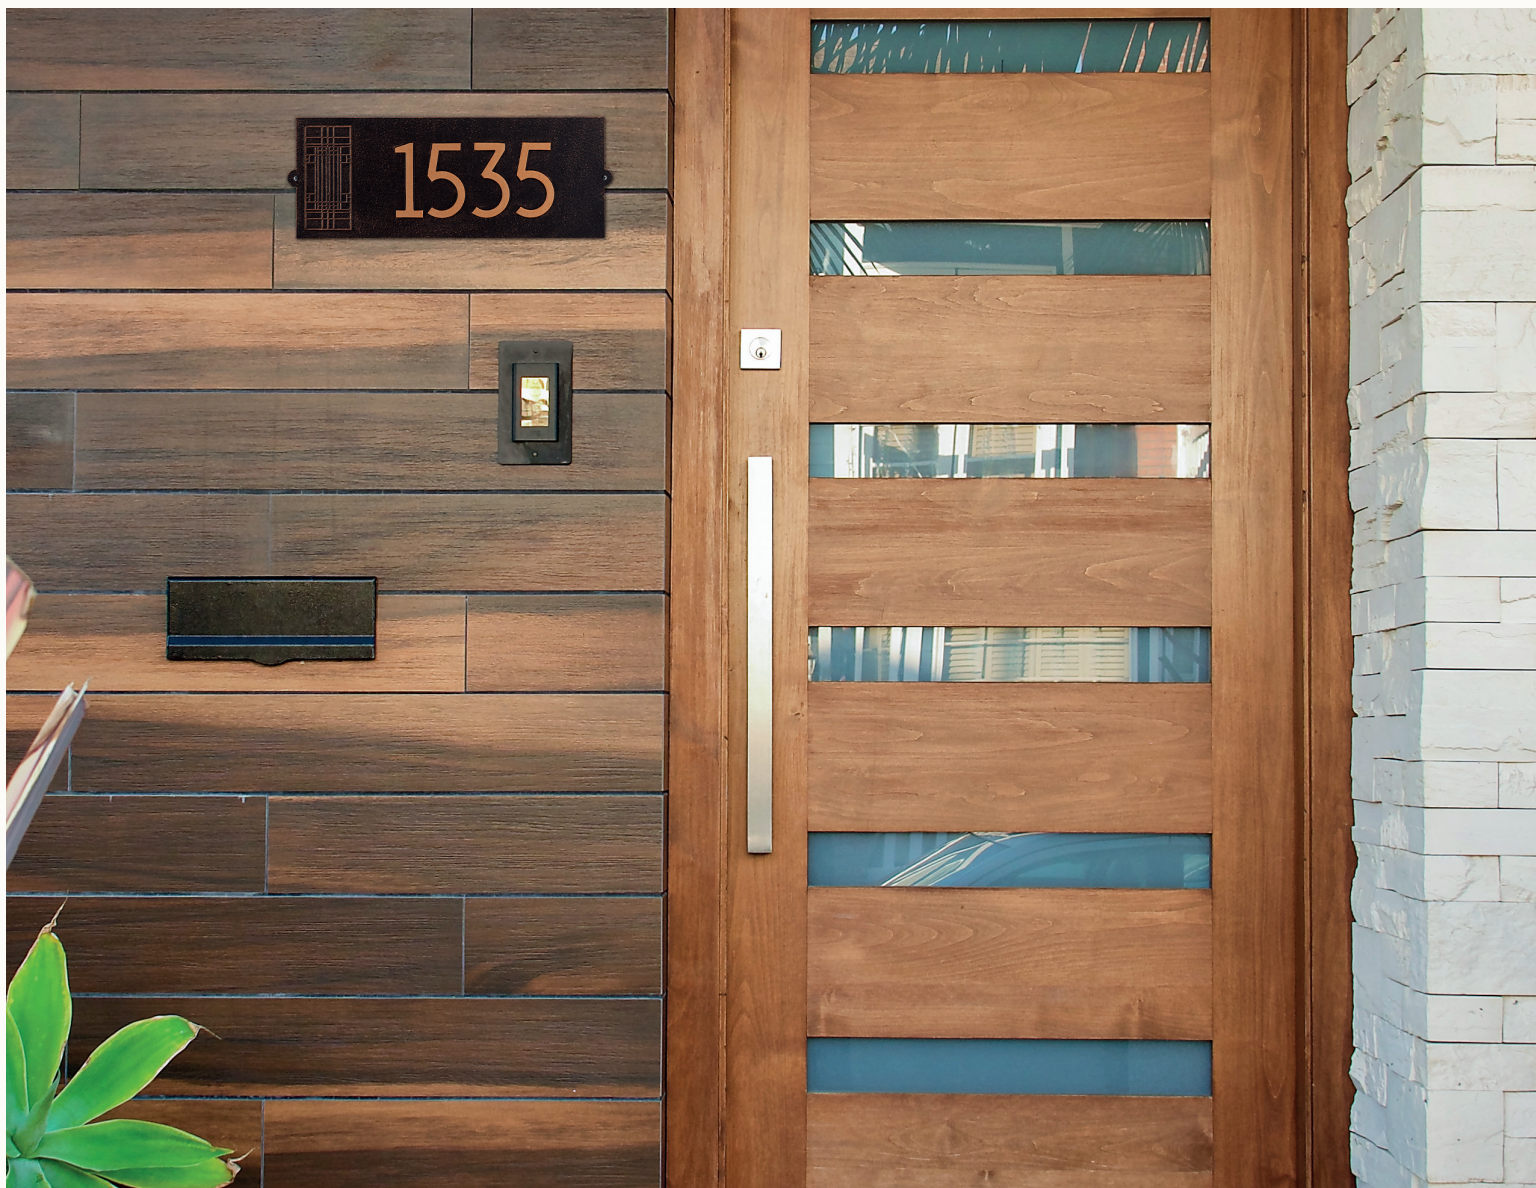

Frank Lloyd Wright
OAK PARK MODERN PLAQUE

Dimensions: 17" x 6.625"

Fits up to 5 — 4" Modern Characters

Item Code: 3978

Available Finishes: