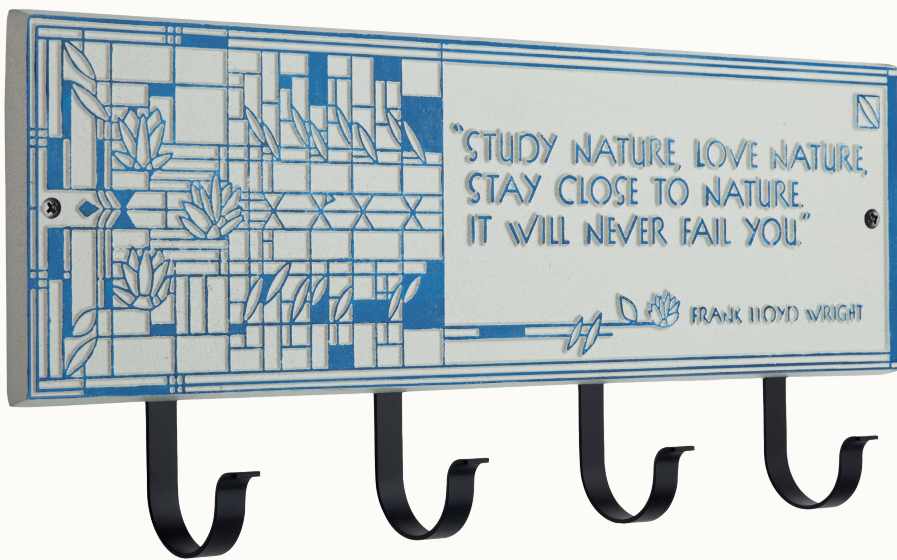

**Frank Lloyd Wright
ENNIS TILE PLAQUES
SET OF 4**

Available Finishes:

- AB 11452
- AD 11454
- BV 11455
- OB 11456
- OG 11457
- PS 11458

LOVE IS THE VIRTUE OF THE HEART
SINCERITY THE VIRTUE OF THE MIND
DECISION THE VIRTUE OF THE WILL
COURAGE THE VIRTUE OF THE SPIRIT
THE ORGANIC COMMANDMENT

Frank Lloyd Wright
**ORGANIC COMMANDMENTS
4-HOOK PLAQUE**

Dimensions: 17.25" x 5.25"

Available Finishes:

Frank Lloyd Wright
**WATER LILIES STUDY NATURE
4-HOOK PLAQUE**

Dimensions: 17.375" x 8.25"

Available Finishes: