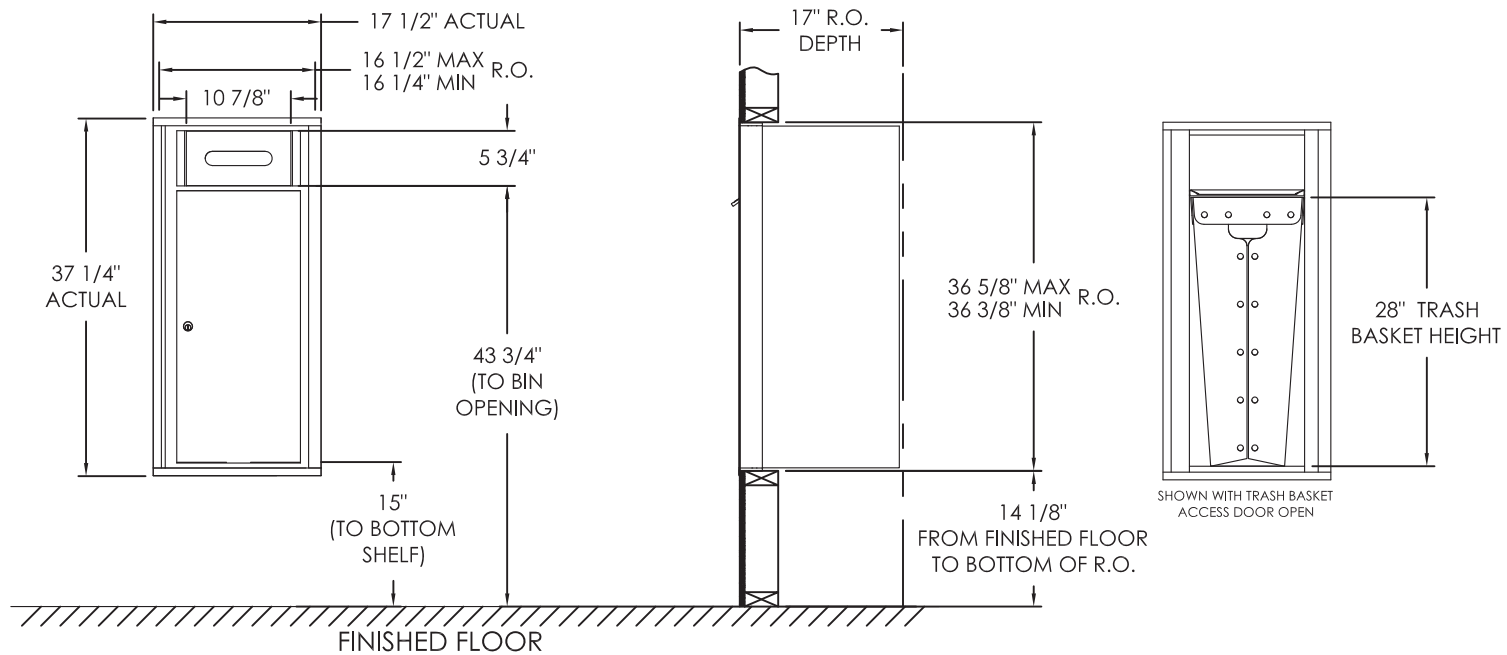

versatile™ 4C Trash/Recycling Bin, 4CADS-BIN

Notes:

1. 4C Trash/Recycling Bins are for private application only / not USPS Approved.
2. Module may be recessed, surface, or pedestal mounted and coordinates with Florence 4C mailbox modules, see installation manual for details.
3. Includes (1) trash/recycling compartment, (1) 15-gallon trash basket made of recycled plastic and customized to compartment (Note: trash bag furnished by others).

PRODUCT SERIES: VERSATILE™ 4C TRASH/RECYCLING BIN		
MODEL	4CADS-BIN	REV -
SCALE	NONE	LAST REV DATE 1/25/21
DRAWING NUMBER	4CADS-BINCS	DRAWN BY NBC